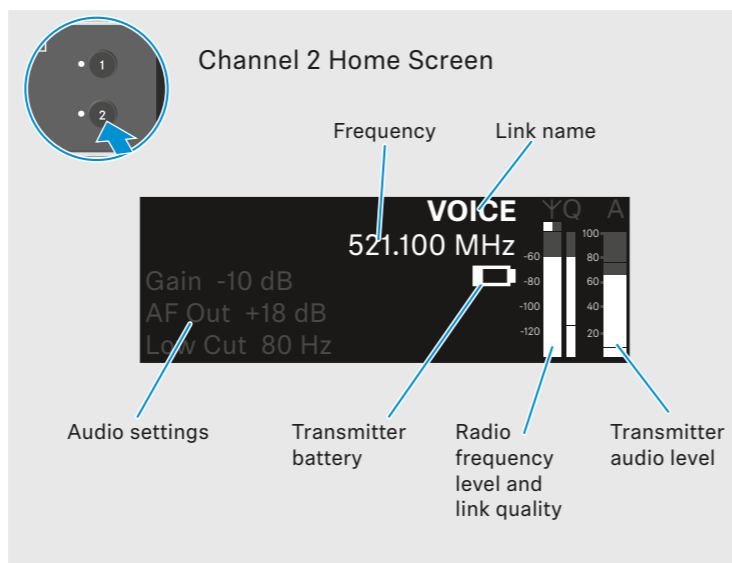

The display of the SK and SKM(-S) will stay on when the device is switched off.

EW-DX SKM-S | EW-DX SKM

ON/OFF | DATA LED | ESC | UP | Display | LINK LED | SYNC | DOWN | SET | MUTE (EW-DX SKM-S)

EW-DX SK | EW-DX SK 3-PIN

EW-DX SK: 3.5 mm jack, DATA LED, LINK LED, SYNC, MUTE, Display

EW-DX SK 3-PIN: 3 pin socket, ON/OFF, ESC, SET, DOWN, UP

Display

LEDs

LED Ch.1/2 (EM 2)	LINK LED (SK/SKM)
	- Link ok - audio active
	- Link ok - audio muted or no capsule on SKM
	- Link ok - audio clip
	- No link
	- Link ok - Low transmitter battery
	- No link - Device switched off