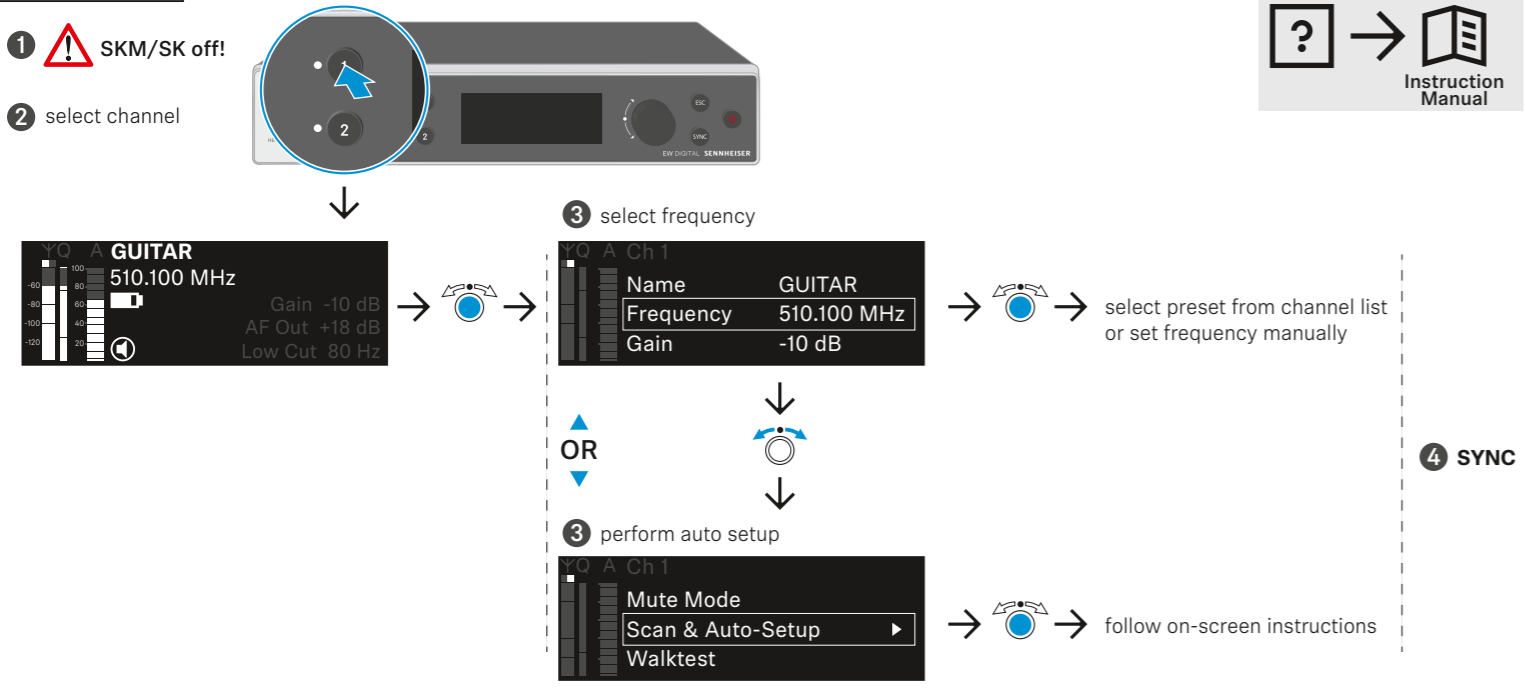

EW-DX EM 2

Headphone output | LED ch. 1 | Channel 1 select | UP/DOWN | SET | ESC | Headphone volume control | LED ch. 2 | Channel 2 select | Display | SYNC | ON/OFF

PoE / Network control (WSM / SCC) | Audio outputs | Antenna inputs

The display of the SK and SKM(-S) will stay on when the device is switched off.

EW-DX SKM-S | EW-DX SKM

ON/OFF | DATA LED | ESC | UP | Display | LINK LED | SYNC | DOWN | SET | MUTE (EW-DX SKM-S)

EW-DX SK | EW-DX SK 3-PIN

EW-DX SK: 3.5 mm jack, DATA LED, LINK LED, SYNC, MUTE, Display

EW-DX SK 3-PIN: 3 pin socket, ON/OFF, ESC, SET, DOWN, UP

Display

LEDs

LED Ch.1/2 (EM 2)	LINK LED (SK/SKM)
	- Link ok - audio active
	- Link ok - audio muted or no capsule on SKM
	- Link ok - audio clip
	- No link
	- Link ok - Low transmitter battery
	- No link - Device switched off

LED Ch.1/2 (EM 2)	DATA LED (SK/SKM)
	Bluetooth active to - sync with transmitter - connect with app
	Firmware update in progress

Key Lock

Frequency setup

Sync

Mute

Instruction manual | Bedienungsanleitung | Notice d'emploi | Istruzioni per l'uso | Instrucciones de manejo | Manual de instruções | Gebruiksaanwijzing | Instrukcja obsługi | Bruksanvisning | Betjenings vejledning | Käyttöohje | Οδηγίες λειτουργίας | Kullanım kılavuzu | Инструкция по эксплуатации | 使用说明书 | 取扱説明書 | 사용 설명서 |