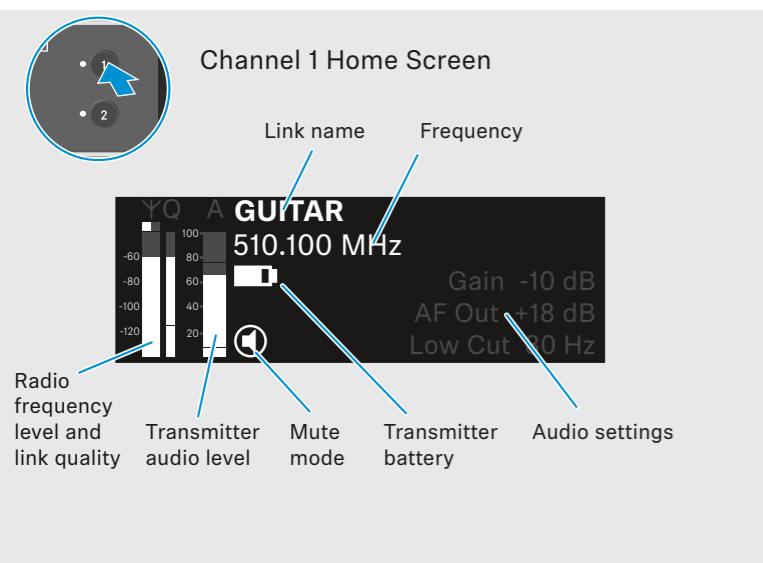

The display of the SK and SKM(-S) will stay on when the device is switched off.

EW-DX SKM-S | EW-DX SKM

ON/OFF | DATA LED | ESC | UP | Display | LINK LED | SYNC | DOWN | SET | MUTE (EW-DX SKM-S)

EW-DX SK | EW-DX SK 3-PIN

EW-DX SK: 3.5 mm jack, DATA LED, LINK LED, SYNC, MUTE, Display

EW-DX SK 3-PIN: 3 pin socket, ON/OFF, ESC, SET, DOWN, UP

Display

LEDs

LED Ch.1/2 (EM 2)	LINK LED (SK/SKM)
	- Link ok - audio active
	- Link ok - audio muted or no capsule on SKM
	- Link ok - audio clip
	- No link
	- Link ok - Low transmitter battery
	- No link - Device switched off