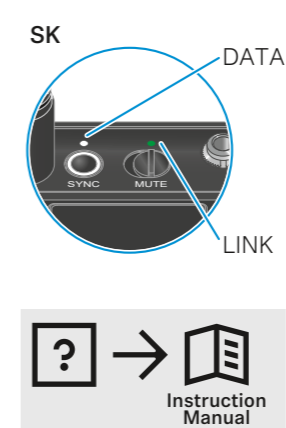

The display of the SK and SKM(-S) will stay on when the device is switched off.

EW-DX SKM-S | EW-DX SKM

ON/OFF | DATA LED | ESC | UP | Display | LINK LED | SYNC | DOWN | SET | MUTE (EW-DX SKM-S)

EW-DX SK | EW-DX SK 3-PIN

EW-DX SK: 3.5 mm jack, DATA LED, LINK LED, SYNC, MUTE, Display

EW-DX SK 3-PIN: 3 pin socket, ON/OFF, ESC, SET, DOWN, UP

Display

LEDs

LED Ch.1/2 (EM 2)	LINK LED (SK/SKM)
	- Link ok - audio active
	- Link ok - audio muted or no capsule on SKM
	- Link ok - audio clip
	- No link
	- Link ok - Low transmitter battery
	- No link - Device switched off

LED Ch.1/2 (EM 2)	DATA LED (SK/SKM)
	Bluetooth active to - sync with transmitter - connect with app
	Firmware update in progress

Key Lock

Frequency setup

Sync

Mute

Instruction manual | Bedienungsanleitung | Notice d'emploi | Istruzioni per l'uso | Instrucciones de manejo | Manual de instruções | Gebruiksaanwijzing | Instrukcja obsługi | Bruksanvisning | Betjenings vejledning | Käyttöohje | Οδηγίες λειτουργίας | Kullanım kılavuzu | Инструкция по эксплуатации | 使用说明书 | 取扱説明書 | 사용 설명서 |