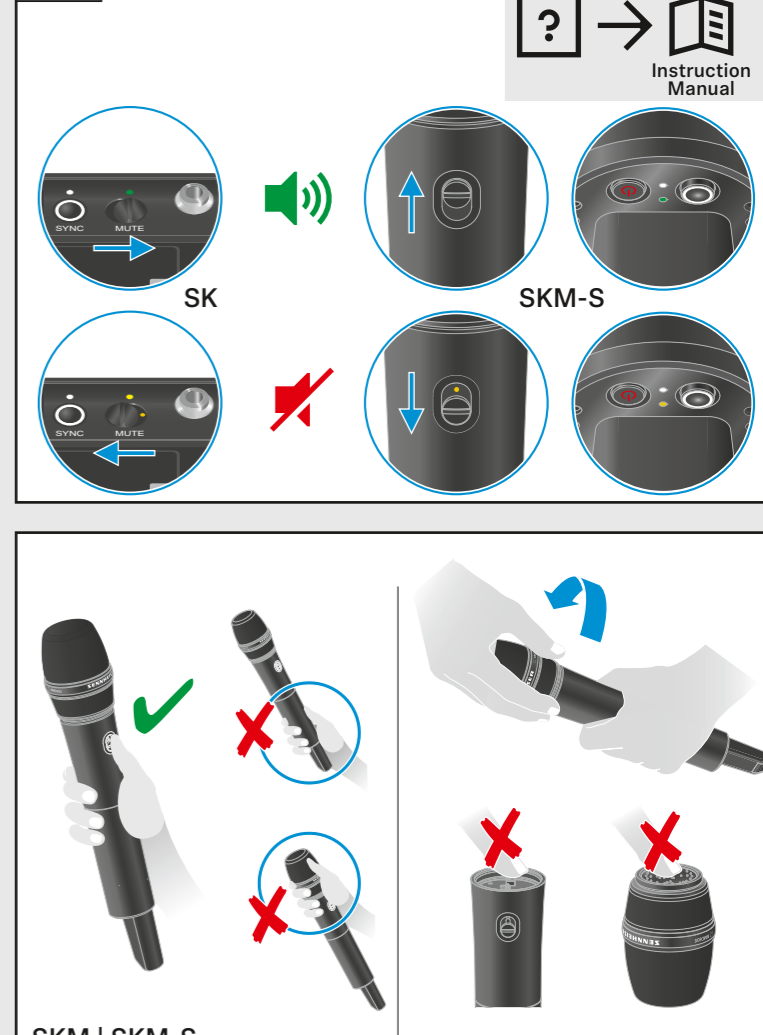

The display of the SK and SKM(-S) will stay on when the device is switched off.

EW-DX SKM-S | EW-DX SKM

ON/OFF | DATA LED | ESC | UP | Display | LINK LED | SYNC | DOWN | SET | MUTE (EW-DX SKM-S)

EW-DX SK | EW-DX SK 3-PIN

EW-DX SK: 3.5 mm jack, DATA LED, LINK LED, SYNC, MUTE, Display

EW-DX SK 3-PIN: 3 pin socket, ON/OFF, ESC, SET, DOWN, UP

Display

LEDs

LED Ch.1/2 (EM 2)	LINK LED (SK/SKM)
	- Link ok - audio active
	- Link ok - audio muted or no capsule on SKM
	- Link ok - audio clip
	- No link
	- Link ok - Low transmitter battery
	- No link - Device switched off

LED Ch.1/2 (EM 2)	DATA LED (SK/SKM)
	Bluetooth active to - sync with transmitter - connect with app
	Firmware update in progress

Key Lock

Frequency setup

Sync

Mute

Instruction manual | Bedienungsanleitung | Notice d'emploi | Istruzioni per l'uso | Instrucciones de manejo | Manual de instruções | Gebruiksaanwijzing | Instrukcja obsługi | Bruksanvisning | Betjenings vejledning | Käyttöohje | Οδηγίες λειτουργίας | Kullanım kılavuzu | Инструкция по эксплуатации | 使用说明书 | 取扱説明書 | 사용 설명서 |