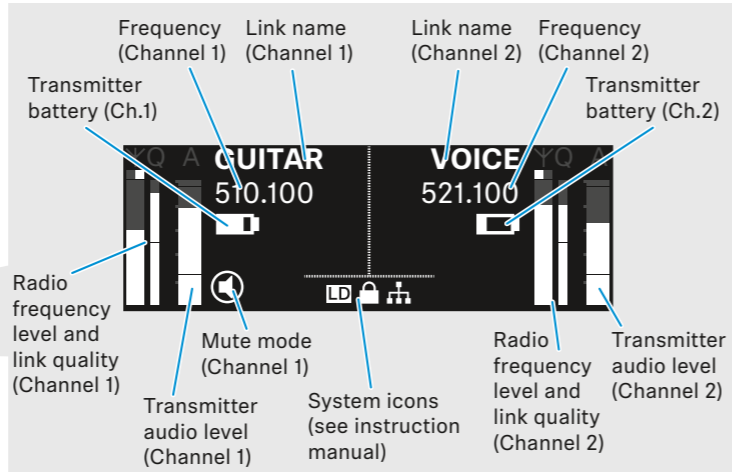

EW-DX EM 2

Headphone output | LED ch. 1 | Channel 1 select | UP/DOWN | SET | ESC | Headphone volume control | LED ch. 2 | Channel 2 select | Display | SYNC | ON/OFF

PoE / Network control (WSM / SCC) | Audio outputs | Antenna inputs

On/Off

EM: Off -> On (short), On -> Off (long)

SKM(-S): Off -> On (short), On -> Off (long)

SK: Off -> On (short), On -> Off (long)

Display of SK / SKM(-S)

Device on: CH.NAME 478.125

Device off: CH.NAME 478.125

The display of the SK and SKM(-S) will stay on when the device is switched off.

EW-DX SKM-S | EW-DX SKM

ON/OFF | DATA LED | ESC | UP | Display | LINK LED | SYNC | DOWN | SET | MUTE (EW-DX SKM-S)

EW-DX SK | EW-DX SK 3-PIN

EW-DX SK: 3.5 mm jack, DATA LED, LINK LED, SYNC, MUTE, Display

EW-DX SK 3-PIN: 3 pin socket, ON/OFF, ESC, SET, DOWN, UP

Display

LEDs

LED Ch.1/2 (EM 2)	LINK LED (SK/SKM)
	- Link ok - audio active
	- Link ok - audio muted or no capsule on SKM
	- Link ok - audio clip
	- No link
	- Link ok - Low transmitter battery
	- No link - Device switched off