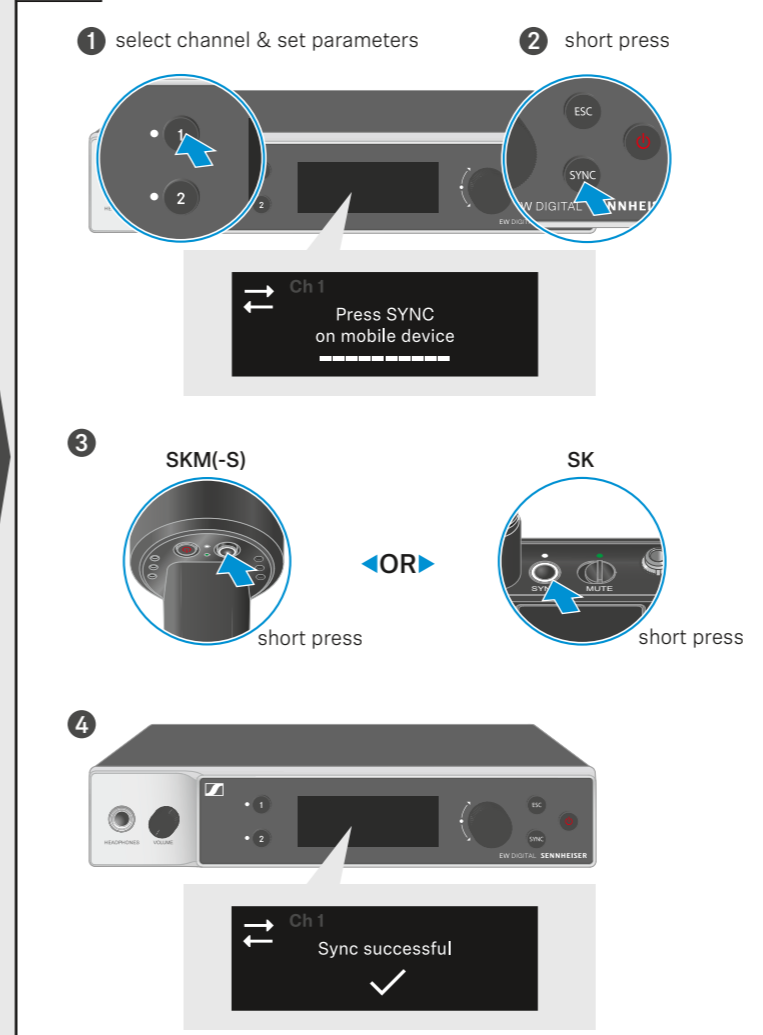

The display of the SK and SKM(-S) will stay on when the device is switched off.

EW-DX SKM-S | EW-DX SKM

ON/OFF | DATA LED | ESC | UP | Display | LINK LED | SYNC | DOWN | SET | MUTE (EW-DX SKM-S)

EW-DX SK | EW-DX SK 3-PIN

EW-DX SK: 3.5 mm jack, DATA LED, LINK LED, SYNC, MUTE, Display

EW-DX SK 3-PIN: 3 pin socket, ON/OFF, ESC, SET, DOWN, UP

Display

LEDs

LED Ch.1/2 (EM 2)	LINK LED (SK/SKM)
	- Link ok - audio active
	- Link ok - audio muted or no capsule on SKM
	- Link ok - audio clip
	- No link
	- Link ok - Low transmitter battery
	- No link - Device switched off

LED Ch.1/2 (EM 2)	DATA LED (SK/SKM)
	Bluetooth active to - sync with transmitter - connect with app
	Firmware update in progress

Key Lock

Frequency setup

Sync

Mute

Instruction manual | Bedienungsanleitung | Notice d'emploi | Istruzioni per l'uso | Instrucciones de manejo | Manual de instruções | Gebruiksaanwijzing | Instrukcja obsługi | Bruksanvisning | Betjenings vejledning | Käyttöohje | Οδηγίες λειτουργίας | Kullanım kılavuzu | Инструкция по эксплуатации | 使用说明书 | 取扱説明書 | 사용 설명서 |