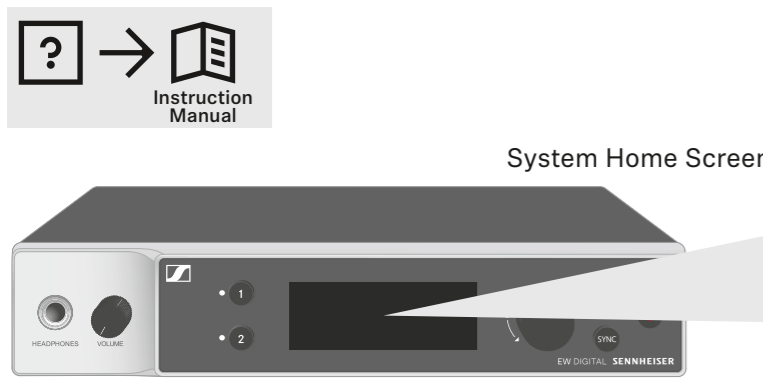

EW-DX EM 2

Headphone output | LED ch. 1 | Channel 1 select | UP/DOWN | SET | ESC | Headphone volume control | LED ch. 2 | Channel 2 select | Display | SYNC | ON/OFF

PoE / Network control (WSM / SCC) | Audio outputs | Antenna inputs

On/Off

EM: Off -> On (short), On -> Off (long)

SKM(-S): Off -> On (short), On -> Off (long)

SK: Off -> On (short), On -> Off (long)

Display of SK / SKM(-S)

Device on: CH.NAME 478.125

Device off: CH.NAME 478.125

The display of the SK and SKM(-S) will stay on when the device is switched off.

EW-DX SKM-S | EW-DX SKM

ON/OFF | DATA LED | ESC | UP | Display | LINK LED | SYNC | DOWN | SET | MUTE (EW-DX SKM-S)

EW-DX SK | EW-DX SK 3-PIN

EW-DX SK: 3.5 mm jack, DATA LED, LINK LED, SYNC, MUTE, Display

EW-DX SK 3-PIN: 3 pin socket, ON/OFF, ESC, SET, DOWN, UP

Display

LEDs

LED Ch.1/2 (EM 2)	LINK LED (SK/SKM)
	- Link ok - audio active
	- Link ok - audio muted or no capsule on SKM
	- Link ok - audio clip
	- No link
	- Link ok - Low transmitter battery
	- No link - Device switched off