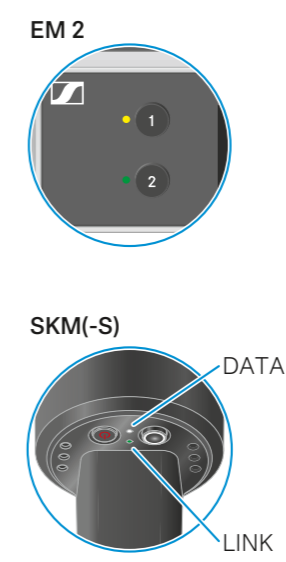

The display of the SK and SKM(-S) will stay on when the device is switched off.

EW-DX SKM-S | EW-DX SKM

ON/OFF | DATA LED | ESC | UP | Display | LINK LED | SYNC | DOWN | SET | MUTE (EW-DX SKM-S)

EW-DX SK | EW-DX SK 3-PIN

EW-DX SK: 3.5 mm jack, DATA LED, LINK LED, SYNC, MUTE, Display

EW-DX SK 3-PIN: 3 pin socket, ON/OFF, ESC, SET, DOWN, UP

Display

LEDs

LED Ch.1/2 (EM 2)	LINK LED (SK/SKM)
	- Link ok - audio active
	- Link ok - audio muted or no capsule on SKM
	- Link ok - audio clip
	- No link
	- Link ok - Low transmitter battery
	- No link - Device switched off